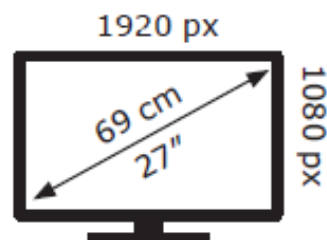

ENERG

LG Electronics

27BP450Y

22 kWh/1000h

2019/2013