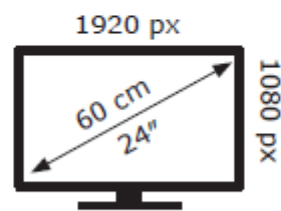

ENERG

LG Electronics

24GN53A

21 kWh/1000h

2019/2013