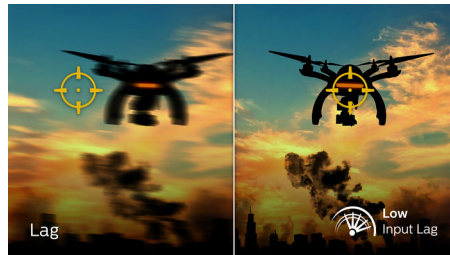

Ultra-fast 240 Hz refresh rate

While playing the most intense, engaging, action-oriented games, ultra-fast 240 Hz refresh rate enhances an ultra-smooth, lag-free gaming experience. This Philips display redraws the screen image up to 240 times per second, effectively faster than a standard display. Especially for fast-paced games like FPS and racing games, 240 Hz gives a superior motion and clarity visuals. With Philips 240 Hz Momentum display, action sequences in gameplay look judder-free and ghost-free. You will experience deeper immersion and feel more alive in game.

Low Input Lag

Input lag is the amount of time that elapses between performing an action with connected devices and seeing the result on screen. Low input lag reduces the time delay between entering a command from your devices to monitor, greatly improving play on twitch-sensitive video games, particularly important for playing fast-paced, competitive games.