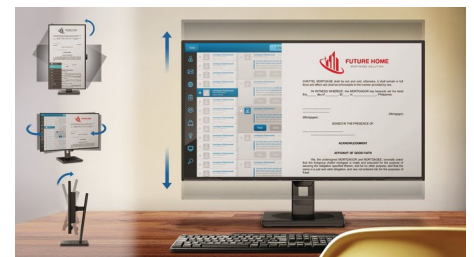

Low Input Lag

Input lag is the amount of time that elapses between performing an action with connected devices and seeing the result on screen. Low input lag reduces the time delay between entering a command from your devices to monitor, greatly improving play on twitch-sensitive video games, particularly important for playing fast-paced, competitive games.

SmartImage HDR

Select one of SmartImage HDR modes to best suit your needs. HDR Game: optimised for

playing video games. With brighter white and darker black, the gaming scene is vivid and reveals more details, easily spot enemies hiding in the dark corners and shadows. HDR Movie: ideal for watching HDR movie. Delivers better contrast and brightness for a more realistic and immersive viewing experience. HDR Photo: enhanced red, green and blue for lively visuals. DisplayHDR: VESA DisplayHDR certified*. Personal: customised settings in picture menu. *Please refer to specification for HDR grade.

LowBlue Mode and Flicker-free

Our LowBlue Mode and Flicker-free technology have been developed to reduce eye strain and fatigue often caused by long hours in front of a monitor.

SmartErgoBase

The SmartErgoBase is a monitor base that delivers ergonomic display comfort and provides cable management. The user-friendly height, swivel, tilt and rotation angle adjustments of the base allow the monitor to be positioned for maximum comfort to help ease the physical strains of a long workday. In addition, cable management reduces cable clutter and keeps the workspace neat and professional.