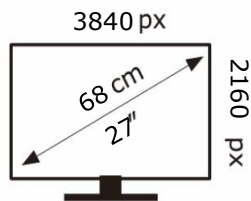

ENERG

LG Electronics

27UP550

29 kWh/1000h

39 kWh/1000h

2019/2013