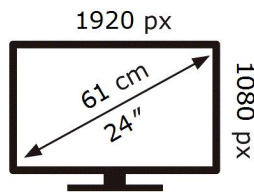

ENERG ⚡

SAMSUNG

S24AG322NU

16 kWh/1000h

2019/2013