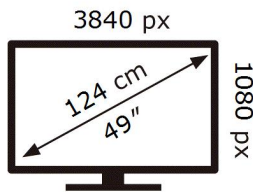

ENERG 

SAMSUNG

C49J890DKU

62 kWh/1000h

2019/2013