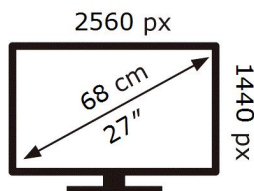

ENERG

SAMSUNG

S27BG652EU

26 kWh/1000h

ABCDEF **G**

61 kWh/1000h

2019/2013