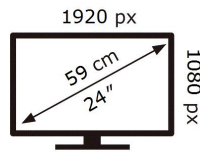

ENERGY

SAMSUNG

C24T550FDM

33 kWh/1000h

2019/2013