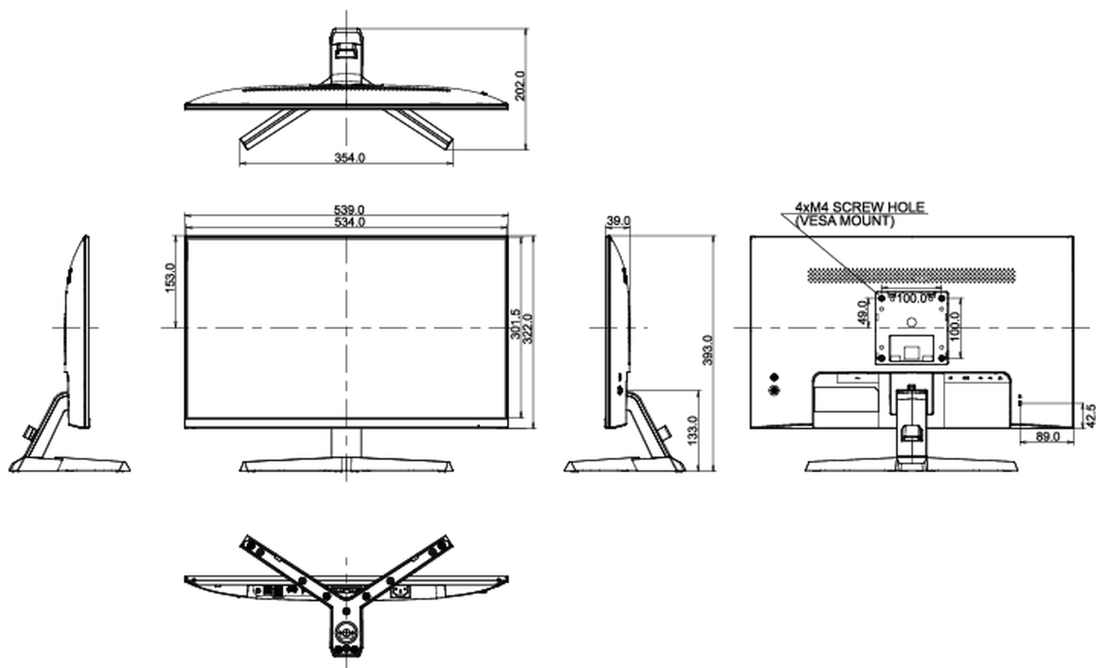

Other

quick start guide, safety guide

06 POWER MANAGEMENT

Power supply unit

internal

Power supply

AC AC - 100V, 240/V, 50Hz

Power usage

18W typical, 0.5W stand by, 0.3W off mode

07 SUSTAINABILITY

Regulations

CE, TÜV-Bauart, EAC, RoHS support, ErP, ENERGY STAR®, WEEE, REACH

Energy efficiency class (Regulation (EU) 2017/1369)

E

REACH SVHC

above 0.1%: Lead

08 DIMENSIONS / WEIGHT

Product dimensions W x H x D

539 x 393 x 202mm

Box dimensions W x H x D

606 x 400 x 137mm

Weight (without box)

3.7kg

Weight (with box)

5.1kg

EAN code

4948570119202

All trademarks and registered trademarks acknowledged. E & O E. Specification subject to change without notice. All LCD's comply with ISO-9241-307:2008 in connection with pixel defects.