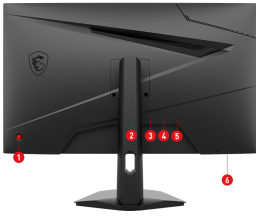

Weight (NW / GW)	5.3kg / 7.2kg without Stand: 3.85kg
Frameless Design	Yes
PIP / PBP Function	-
Note	Display Port: 1920 x 1080 (Up to 170Hz) HDMI: 1920 x 1080 (Up to 165Hz) Adobe RGB, DCI-P3 and sRGB follow CIE1976 Standard

CONNECTIONS

1. 5-way joystick navigator
2. 2x HDMI (2.0)
3. 1x Display Port (1.2a)
4. Earphone out
5. DC jack
6. Kensington lock