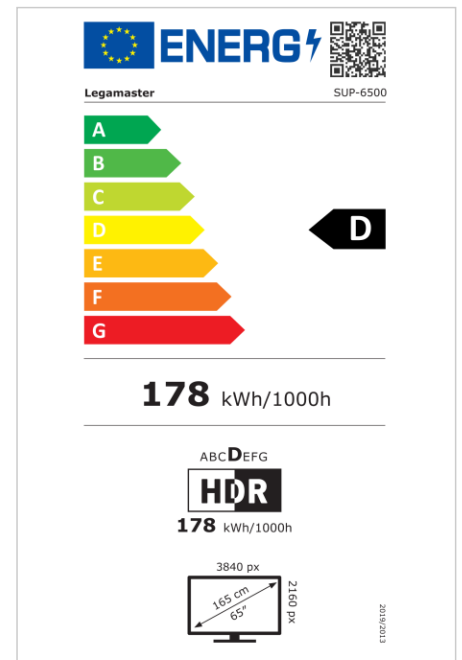

- Proven and documented security
- Modular platform build with multiple add-ons available
- User friendly and customizable platform
- Bezelless design with printed softkeys for easy control
- Next level touch experience: Flatfrog InGlass touch system (M5)
- Bonded glass with anti-glare and anti-fingerprint coating
- True 4K UHD resolution for the best image quality
- PID grade panels with 500 cd/m2 brightness and 24/7 durability

Art.No. **7-804100-65UK**

GTIN **8713797104869**

SUPREME touch monitor

SUP-6500 UK

Display

- Display diagonal: 65 inch
- Display technology: LCD
- Backlight type: Direct LED
- Display resolution: 3840 x 2160 px | 4K Ultra HD
- Display brightness: 500 cd/m²
- Display number of colours: 1.073 billion colours
- Contrast ratio (static): 5000:1
- Display refresh rate: 60 fps
- Response time: 8 ms
- Viewing angle: H: 178° / V: 178°
- Display control: Touch OSD
- Lifespan: 50000 Hours
- Durability: 24/7
- Screen orientation: Landscape

Touch system

- Touch technology: Multi-touch
- Number of touch points: 20
- Touch accuracy: 1 mm
- Touch system response time: 150 ms
- Touch resolution: 22855 x 12856 px
- Touch interface: 3 x Touch USB, USB C
- Touch operation: Stylus, Finger, Palm