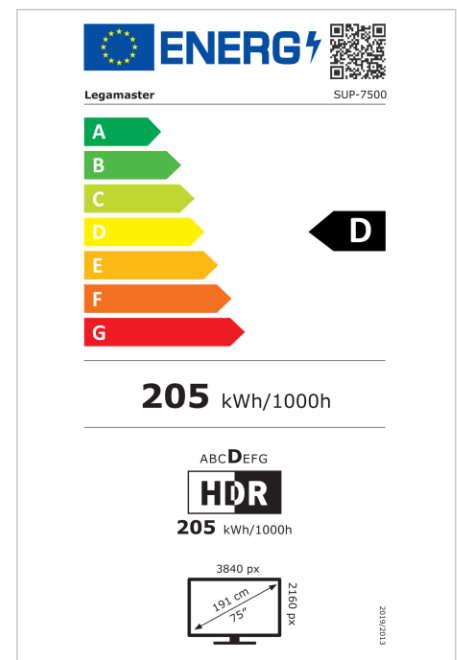

- Proven and documented security
- Modular platform build with multiple add-ons available
- User friendly and customizable platform
- Bezelless design with printed softkeys for easy control
- Next level touch experience: Flatfrog InGlass touch system (M5)
- Bonded glass with anti-glare and anti-fingerprint coating
- True 4K UHD resolution for the best image quality
- PID grade panels with 500 cd/m2 brightness and 24/7 durability

Art.No. **7-804100-75UK**

GTIN **8713797104876**

SUPREME touch monitor

SUP-7500 UK

Display

- Display diagonal: 75 inch
- Display technology: LCD
- Backlight type: Direct LED
- Display resolution: 3840 x 2160 px | 4K Ultra HD
- Display brightness: 500 cd/m²
- Display number of colours: 1.073 billion colours
- Contrast ratio (static): 5000:1
- Display refresh rate: 60 fps
- Response time: 8 ms
- Viewing angle: H: 178° / V: 178°
- Display control: Touch OSD
- Lifespan: 50000 Hours
- Durability: 24/7
- Screen orientation: Landscape

Touch system

- Touch technology: Multi-touch
- Number of touch points: 20
- Touch accuracy: 1 mm
- Touch system response time: 150 ms
- Touch resolution: 22855 x 12856 px
- Touch interface: 3 x Touch USB, USB C
- Touch operation: Stylus, Finger, Palm