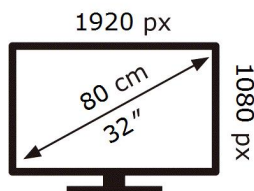

S32BM501EU

27 kWh/1000h

ABCDEF **G**

39 kWh/1000h

2019/2013