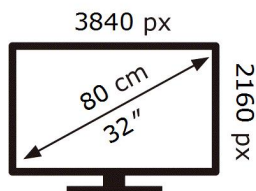

40 kWh/1000h

ABCDEF **G**

HDR

75 kWh/1000h