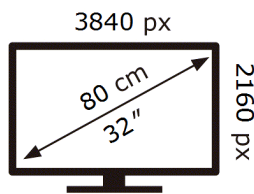

SAMSUNG

S32BM80GUU

**40** kWh/1000h

ABCDEF **G**

**75** kWh/1000h

**ENERG**

**SAMSUNG**

S32BM80GUU