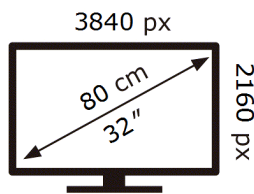

SAMSUNG

S32BM80BUU

40 kWh/1000h

ABCDEF **G**

75 kWh/1000h

ENERG

SAMSUNG

S32BM80BUU