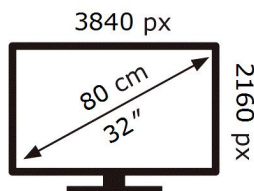

40 kWh/1000h

ABCDEF **G**

HDR

75 kWh/1000h