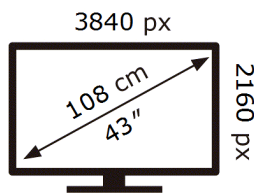

SAMSUNG

S43BM700UU

65 kWh/1000h

ABCDEF **G**

125 kWh/1000h

2019/2013

ENERG

SAMSUNG