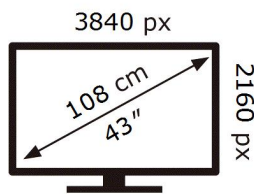

S43BM700UU

65 kWh/1000h

ABCDEF **G**

125 kWh/1000h

2019/2013