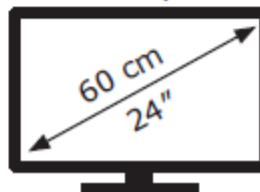

ENERG

LG Electronics

24GN600

21 kWh/1000h

ABCDEF**G**

31 kWh/1000h

1920 px

1080 px