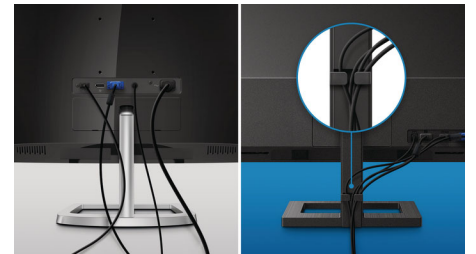

Cable management

Cable management is an intimate design that maintains a tidy workspace by organising the cables and wires required for the operation of a display device.