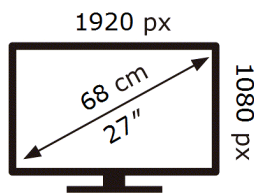

SAMSUNG

S27BG400EU

21 kWh/1000h

ABCDEF **G**

45 kWh/1000h

2019/2013

ENERG

SAMSUNG