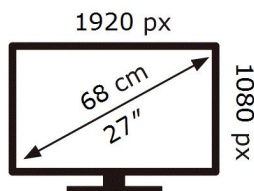

S27BG400EU

21 kWh/1000h

ABCDEF **G**

45 kWh/1000h

2019/2013