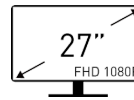

PRO MP273A

Business & Productivity Monitor

27" Screen Size

View your applications, spreadsheets and more with a perfect 27 inches screen and experience a breathtaking screen that comes with Full HD resolution

SPECIFICATIONS

Type / Size	27"
Active Display Area (mm)	597.888(H) x 336.312(V)
Curvature	Flat
Panel Type	IPS
Resolution	1920 x 1080 (Full HD)
Pixel Pitch	0.3114(H) x 0.3114(V)
Aspect Ratio	16:9
Brightness (nits)	300 cd/m ²
Contrast Ratio	1000:1
Refresh Rate	100Hz
Response Time	1ms (MPRT) / 4ms (GTG)
View Angles	178° (H) / 178° (V)
sRGB	106% (CIE 1976)
Surface Treatment	Anti-glare
Display Colors	16.7M
Color Bit	8 bits (6 bits + FRC)
Video Interface	1x DisplayPort (1.2a) 1x HDMI (1.4b) 1x D-Sub (VGA) 1x Line-in
Speaker	2x 3W
Power Type	External Adaptor 12V 2.5A
Power Input	100~240V, 50~60Hz
Adjustment (Tilt)	-5° ~ 20°
Kensington Lock	Yes
VESA Mounting	75 x 75 mm
Product Dimension with Stand (W x D x H)	613.50 x 182 x 462.60 mm (24.15 x 7.17 x 18.21 inch)
Product Dimension without Stand (W x D x H)	613.50 x 46.60 x 362.50 mm (24.15 x 1.83 x 14.27 inch)
Weight (NW / GW)	3.9 kg (8.6 lbs) / 5.3 kg (11.68 lbs)
Dimension (W x D x H) With Carton	687 x 119 x 458 mm (27.05 x 4.69 x 18.03 inch)
Accessory	1x HDMI Cable, 1x Power Adaptor, 1x Power Cord, 1x Quick Guide
Note	HDMI: 1920 x 1080 (Up to 100Hz) DisplayPort: 1920 x 1080 (Up to 100Hz) D-Sub (VGA): : 1920 x 1080 (Up to 60Hz) Adaptive-Sync Support