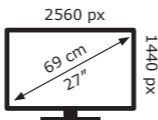

MSI

MAG 275CQRF-QD

**26** kWh/1000h

ABCDEF**G**

**57** kWh/1000h

2019/2013