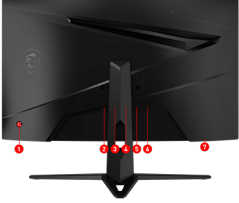

Note

Display Port: 1920x1080 (Up to 170Hz by DP overclocking)
HDMI™: 1920x1080 (Up to 165Hz)
*sRGB and DCI-P3 follow CIE1976 standard

CONNECTIONS

1. Power Button & Navi Key
2. 1 x HDMI™ (2.0b)
3. 1 x HDMI™ (2.0b)
4. 1 x DisplayPort (1.2a)
5. 1 x Earphone out
6. 1 x Power Jack
7. 1 x Kensington Lock