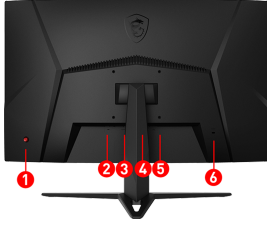

### CONNECTIONS

1. 5-way joystick navigator
2. 1 x DC Jack
3. 1 x Display Port 1.2a
4. 2 x HDMI™ 2.0
5. 1 x Earphone out
6. 1 x Kensington lock