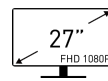

SPECIFICATIONS

PANEL SIZE	27"
PANEL RESOLUTION	1920 x 1080 (FHD)
REFRESH RATE	100Hz
RESPONSE TIME	1ms (MPRT) / 4ms (GTG)
PANEL TYPE	IPS
VIEWING ANGLE	178°(H) / 178°(V)
ASPECT RATIO	16:9
CONTRAST RATIO	1000:1
sRGB	108% (CIE 1976)
ACTIVE DISPLAY AREA (MM)	597.888(H) x 336.312(V)
PIXEL PITCH (H X V)	0.3114(H) x 0.3114(V)
SURFACE TREATMENT	Anti-glare
DISPLAY COLORS	16.7M
COLOR BIT	8 bits (6 bits + FRC)
VIDEO PORTS	1x DisplayPort (1.2a) 1x HDMI™ (1.4b) 1x D-Sub (VGA)
AUDIO PORTS	1x Line-in 1x Headphone-out
KENSINGTON LOCK	Yes
SPEAKER	2x 2W
VESA MOUNTING	100 x 100 mm
POWER TYPE	Internal Power
BRIGHTNESS (NITS)	300 cd/m2
POWER INPUT	100~240V, 50/60Hz
ADJUSTMENT (TILT)	-5° ~ 23°
DIMENSION (W X H X D)	612.6 x 456.8 x 219.7 mm (24.12 x 17.98 x 8.65 inch)
CARTON DIMENSION (W X H X D)	706 x 490 x 131 mm (27.8 x 19.29 x 5.16 inch)
WEIGHT (NW / GW)	3.9 kg (8.6 lbs) / 5.5 kg (12.13 lbs)
CERTIFICATES	CB/CE Energy Star
VIDEO INPUT COMPATIBILITY	PC, Mac, PS5™, PS4™, Xbox, Mobile, Notebook[*] * All trademarks and the registered trademarks are the property of their respective owners.
Note	HDMI™: 1920 x 1080 (Up to 100Hz) □ DisplayPort: 1920 x 1080 (Up to 100Hz) D-Sub (VGA): 1920 x 1080 (Up to 60Hz) Adaptive-Sync Support

FEATURES

27" FHD 1080P

View your applications, spreadsheets and more with a perfect 27 inches screen with a breathtaking viewing experience that comes with Full HD resolution

IPS Grade Panel

Instantly optimize the screen colors and brightness to ensure that you enjoy every detail at its best while creating your own on-line video