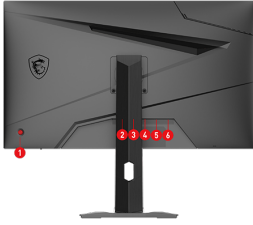

Carton Dimension (W X D X H)	WW carton: 815 x 145 x 502 mm / Outer: 830 x 158 x 526 mm
Console Mode	2K Resolution PS5™ Optimization * All trademarks and the registered trademarks are the property of their respective owners.
Frameless Design	Yes
PIP / PBP Function	Yes
VESA Mounting	75 x 75 mm
Weight (NW / GW)	6.05 kg / 8 kg Without Stand: 4.05 kg
Note	Display Port: 2560 x 1440 (Up to 170Hz by DP overclocking). Type-C: 2560 x 1440 (DP alt. w/ PD Charging 15W) HDMI™: 2560 x 1440 (Up to 144Hz) Adobe RGB, DCI-P3 and sRGB follow CIE1976 Standard

CONNECTIONS

1. 5-way joystick navigator
2. DC jack
3. Earphone out
4. 2x HDMI™ (2.0b)
5. 1x Display Port (1.4a)
6. Type-C (15W PD Charging)