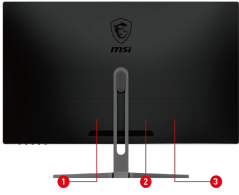

SPECIFICATIONS

Panel Size	23.6" (60cm)
Panel Resolution	1920 x 1080 (FHD)
Refresh Rate	75Hz
Panel Type	VA
Brightness (nits)	250 nits
Viewing Angle	178° (H) / 178° (V)
Aspect Ratio	16:9
Curvature	1800R
Contrast Ratio	3000:1
Active Display Area (mm)	521.3952(H) x 293.2848(V)
Pixel Pitch (H x V)	0.27156(H) x 0.27156(V)
Surface Treatment	Anti-glare
Display Colors	16.7M
Video ports	1x HDMI™ (1.4) 1x VGA
VESA Mounting	Requires special MSI wall mount adaptor (75 x 75 mm, 100 x 100mm) (sold separately)
Control	Menu, Bri (-), Vol(+) Input/Enter, Power
Power Type	Internal Adaptor
Power Input	100~240V, 50~60Hz
DCR	100000000:1
NTSC / sRGB	85% / 115%
Power consumption	45W
Signal Frequency	54.2 to 84.3KHz (H) 48 to 75Hz (V)
Adjustment (Tilt)	-5° ~ 15°
Dimension (W x H x D)	543 x 403 x 192 mm / 21.3 x 15.86 x 7.55 inch
Carton Dimension (W X H X D)	621 x 421 x 148 mm / 24.4 x 16.357 x 5.82 inch
Weight (NW / GW)	4.1kg / 5.5kg 9.04lbs / 12.13lbs
Frameless Design	Yes
Note	VGA: 1920 x 1080 (Up to 75Hz) HDMI™: 1920 x 1080 (Up to 75Hz) The color gamut follows the CIE 1976 testing standard.

CONNECTIONS

1. 1x Power Plug
2. 1x VGA
3. 1x HDMI™ (1.4)