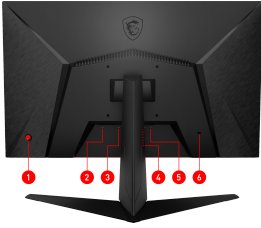

### Night Vision

See every detail clearly in the dark, helping you find and attack enemies before they notice.

**Note**

Display Port: 1920 x 1080 (Up to 75Hz)  
HDMI: 1920 x 1080 (Up to 75Hz)  
The color gamut follows the CIE 1976 testing standard.

**CONNECTIONS**

1. 5-way joystick navigator
2. DC Jack
3. 1x Display Port (1.2a)
4. 1x HDMI (1.4)
5. Earphone out
6. Kensington lock
- 7.