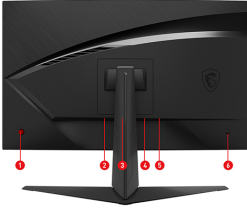

CONNECTIONS

1. 5-way joystick navigator
2. 1x DC Jack
3. 1x HDMI (1.4)
4. 1x HDMI (1.4)
5. 1x Display Port (1.2)
6. 1x Earphone out
7. 1x Kensington Lock