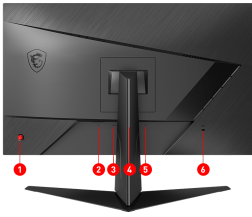

CONNECTIONS

1. 5-way joystick navigator
2. DC Jack
3. 2x HDMI (1.4)
4. 1x Display Port (1.2a)
5. 1x Earphone out
6. Kensington lock
- 7.