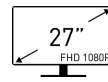

msi

BUSINESS PRODUCTIVITY MONITOR

Modern MD271CP

BE YOUR WINDOW TO THE WORLD

SPECIFICATIONS

PANEL SIZE	27"
PANEL RESOLUTION	1920 x 1080 (FHD)
REFRESH RATE	75Hz
RESPONSE TIME	4ms (GTG Min.)
PANEL TYPE	VA
BRIGHTNESS (NITS)	250 cd/m2
VIEWING ANGLE	178°(H) / 178°(V)
ASPECT RATIO	16:9
CONTRAST RATIO	3000:1
sRGB	102% (CIE 1976)
ACTIVE DISPLAY AREA (MM)	597.888(H) X 336.312(V)
PIXEL PITCH (H X V)	0.3114(H) X 0.3114(V)
SURFACE TREATMENT	Anti-glare
DISPLAY COLORS	16.7M
COLOR BIT	8 bits
VIDEO PORTS	1x HDMI (1.4b) □ 1x Type C (DisplayPort Alternate)
AUDIO PORTS	1x Headphone-out
KENSINGTON LOCK	Yes
SPEAKER	2x 1W
VESA MOUNTING	75 x 75 mm
POWER TYPE	External Adaptor (19V 3.42A)
POWER INPUT	100~240V, 50~60Hz
ADJUSTMENT (TILT)	-5° ~ 20°
ADJUSTMENT (SWIVEL)	-30° ~ 30°
ADJUSTMENT (HEIGHT)	0 ~ 110mm
DIMENSION (W X H X D)	611.5 x 250 x 533.7 mm (24.07 x 9.84 x 21.01 inch)
CARTON DIMENSION (W X H X D)	720 x 212 x 466 mm (28.35 x 8.35 x 18.2735 inch)
WEIGHT (NW / GW)	6.13 kg (13.51 lbs) / 8.1 kg (17.86 lbs)
Compatibility	PC, Mac, PS5™, PS4™, Xbox, Mobile, Notebook * All trademarks and the registered trademarks are the property of their respective owners.
Note	HDMI: 1920 x 1080 (Up to 75Hz) □ Type-C: 1920 x 1080 (Up to 75Hz)

FEATURES

Curved 1500R

Bring an immersive & comfortable viewing experience to eliminate distortion and cover a wider field of view

27" FHD 1080P

View your applications, spreadsheets and more with a perfect 27 inches screen with a breathtaking viewing experience that comes with Full HD resolution