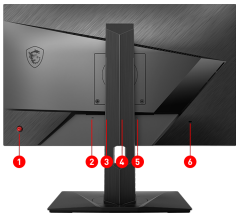

Note

Display Port: 1920 x 1080 (Up to 144Hz)

HDMI: 1920 x 1080 (Up to 144Hz)

The color gamut follows the CIE 1976 testing standard.

CONNECTIONS

1. 5-way joystick navigator
2. DC Jack
3. 2x HDMI (1.4)
4. 1x Display Port (1.2a)
5. 1x Earphone out
6. Kensington lock