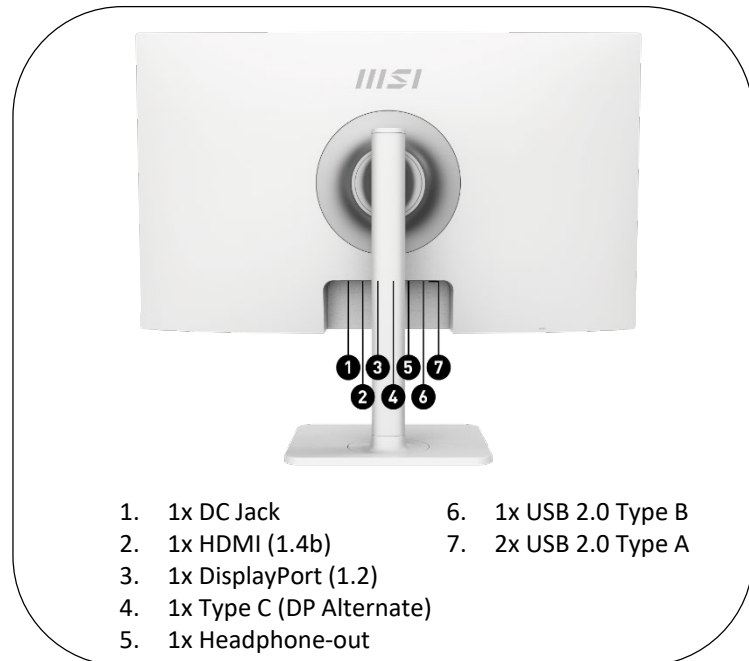

Modern MD272QPW Business & Productivity Monitors

reddot winner 2021

SPECIFICATIONS

Type / Size	27"
Colorway	White
Active Display Area (mm)	596.736(H) x 335.664(V)
Curvature	Flat
Panel Type	IPS
Resolution	2560 x 1440 (WQHD)
Pixel Pitch	0.2331(H) x 0.2331(V)
Aspect Ratio	16:9
Brightness (nits)	300 cd/m ²
Contrast Ratio	1000:1
Refresh Rate	75Hz
Response Time	4ms (GTG)
View Angles	178° (H) / 178° (V)
sRGB	95% (CIE 1976)
Surface Treatment	Anti-glare
Display Colors	16.7M
Color Bit	8 bits
Video Interface	1x HDMI (1.4b) 1x DisplayPort (1.2) 1x Type C (DP Alternate) 1x Headphone-out
USB	1x USB 2.0 Type B 2x USB 2.0 Type A
Speaker	2x 2W
Power Type	External Adaptor (19V 5.79A)
Adjustment (Tilt)	-5° ~ 20°
Adjustment (Swivel)	-30° ~ 30°
Adjustment (Pivot)	-90° ~ 90°
Adjustment (Height)	0 ~ 110mm
Kensington Lock	Yes
VESA Mounting	75 x 75 mm
Dimension (W x D x H)	613.5 x 401.5 x 200.81 mm (24.15 x 15.81 x 7.91 inch)
Weight (NW / GW)	5.85 kg (12.90 lbs) / 8.1 kg (17.86 lbs)
Dimension (W x D x H) With Carton	893 x 167 x 464 mm (35.16 x 6.57 x 18.27 inch)
Note	HDMI: 2560 x 1440 (Up to 75Hz) DisplayPort: 2560 x 1440 (Up to 75Hz) Type-C: 2560 x 1440 (Up to 75Hz)

KVM Function Support

Control multiple devices via one set of keyboard, mouse, and MSI monitor.

Type C 65W Power Delivery

Built-in an USB Type-C connection with 65W power delivery allows you to effortlessly connect to and charge your devices

Adjustable stand

Adjust the stand to the angle that is most suitable for you to keep yourself work comfortably

Built-in Speakers

Built-in speakers allow you to listen clearly without connecting external speakers

1. 1x DC Jack
2. 1x HDMI (1.4b)
3. 1x DisplayPort (1.2)
4. 1x Type C (DP Alternate)
5. 1x Headphone-out
6. 1x USB 2.0 Type B
7. 2x USB 2.0 Type A