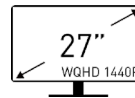

Modern MD272QPW Business & Productivity Monitors

reddot winner 2021

SPECIFICATIONS

Type / Size	27"
Colorway	White
Active Display Area (mm)	596.736(H) x 335.664(V)
Curvature	Flat
Panel Type	IPS
Resolution	2560 x 1440 (WQHD)
Pixel Pitch	0.2331(H) x 0.2331(V)
Aspect Ratio	16:9
Brightness (nits)	300 cd/m ²
Contrast Ratio	1000:1
Refresh Rate	75Hz
Response Time	4ms (GTG)
View Angles	178° (H) / 178° (V)
sRGB	95% (CIE 1976)
Surface Treatment	Anti-glare
Display Colors	16.7M
Color Bit	8 bits
Video Interface	1x HDMI (1.4b) 1x DisplayPort (1.2) 1x Type C (DP Alternate) 1x Headphone-out
USB	1x USB 2.0 Type B 2x USB 2.0 Type A
Speaker	2x 2W
Power Type	External Adaptor (19V 5.79A)
Adjustment (Tilt)	-5° ~ 20°
Adjustment (Swivel)	-30° ~ 30°
Adjustment (Pivot)	-90° ~ 90°
Adjustment (Height)	0 ~ 110mm
Kensington Lock	Yes
VESA Mounting	75 x 75 mm
Dimension (W x D x H)	613.5 x 401.5 x 200.81 mm (24.15 x 15.81 x 7.91 inch)
Weight (NW / GW)	5.85 kg (12.90 lbs) / 8.1 kg (17.86 lbs)
Dimension (W x D x H) With Carton	893 x 167 x 464 mm (35.16 x 6.57 x 18.27 inch)
Note	HDMI: 2560 x 1440 (Up to 75Hz) DisplayPort: 2560 x 1440 (Up to 75Hz) Type-C: 2560 x 1440 (Up to 75Hz)

27" IPS Screen

View your applications, spreadsheets and more with a perfect 27 inches screen and experience a breathtaking screen that comes with WQHD resolution

Less Blue Light PRO

Designing hardware that can reduce the harmful blue-violet region on the eyes and maintain the original screen color and detail at the same time.