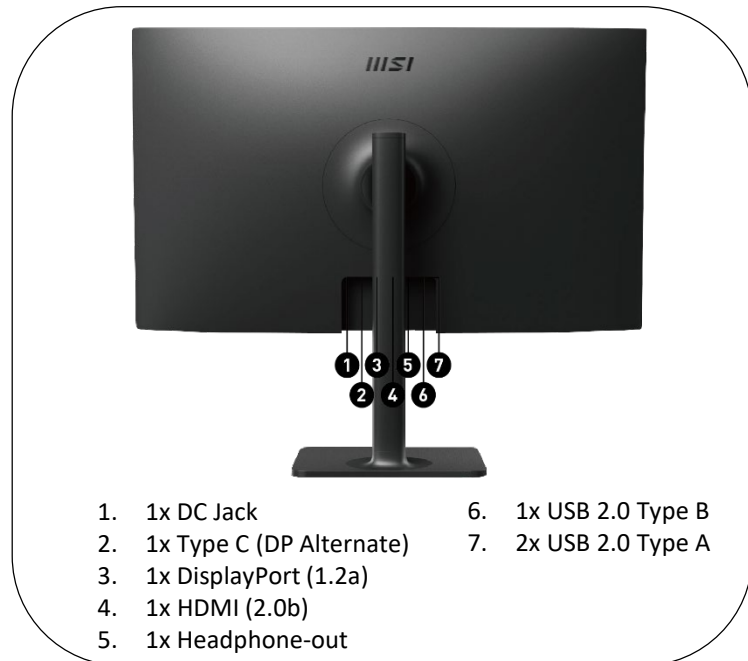

Modern MD272P

Business & Productivity Monitors

reddot winner 2021

SPECIFICATIONS

Type / Size	27"
Colorway	Black
Active Display Area (mm)	597.888(H) x 336.312(V)
Curvature	Flat
Panel Type	IPS
Resolution	1920 x 1080 (FHD)
Pixel Pitch	0.3114(H) x 0.3114(V)
Aspect Ratio	16:9
Brightness (nits)	250 cd/m ²
Contrast Ratio	1000:1
Refresh Rate	75Hz
Response Time	5ms (GTG)
View Angles	178°(H) / 178°(V)
sRGB	100% (CIE 1976)
Surface Treatment	Anti-glare
Display Colors	16.7M
Color Bit	8 bits
Video Interface	1x HDMI (2.0b) 1x DisplayPort (1.2a) 1x Type C (DP Alternate) with 65W power delivery 1x Headphone-out
USB	1x USB 2.0 Type B 2x USB 2.0 Type A
Speaker	2x 2W
Power Type	External Adaptor (19V 5.79A)
Adjustment (Tilt)	-5° ~ 20°
Adjustment (Swivel)	-30° ~ 30°
Adjustment (Pivot)	-90° ~ 90°
Adjustment (Height)	0 ~ 110mm
Kensington Lock	Yes
VESA Mounting	75 x 75 mm
Dimension (W x D x H)	613 x 200 x 401 mm (24.13 x 7.87 x 15.79 inch)
Weight (NW / GW)	5.85 kg (12.90 lbs) / 8.1 kg (17.86 lbs)
Dimension (W x D x H) With Carton	893 x 167 x 464 mm (35.16 x 6.57 x 18.27 inch)
Note	HDMI: 1920 x 1080 (Up to 75Hz) DisplayPort: 1920 x 1080 (Up to 75Hz) Type-C: 1920 x 1080 (Up to 75Hz)

KVM Function Support

Control multiple devices via one set of keyboard, mouse, and MSI monitor.

Type C 65W Power Delivery

Built-in an USB Type-C connection with 65W power delivery allows you to effortlessly connect to and charge your devices

Adjustable stand

Adjust the stand to the angle that is most suitable for you to keep yourself work comfortably

Built-in Speakers

Built-in speakers allow you to listen clearly without connecting external speakers

- | | |
|-----------------------------|----------------------|
| 1. 1x DC Jack | 6. 1x USB 2.0 Type B |
| 2. 1x Type C (DP Alternate) | 7. 2x USB 2.0 Type A |
| 3. 1x DisplayPort (1.2a) | |
| 4. 1x HDMI (2.0b) | |
| 5. 1x Headphone-out | |