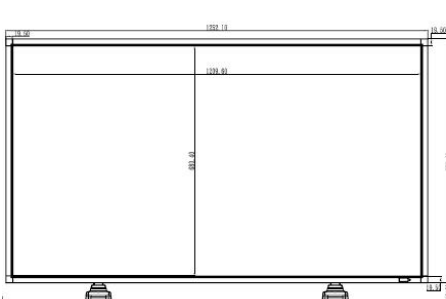

Dimensions

- Set dimensions (W x H x D): 1252.1 x 722.9 x 121.8 mm
- Set dimensions in inch (W x H x D): 49.3 x 28.5 x 4.8 inch
- Set dimensions with stand (H x D): 773.2 x 405.1 mm
- Set dimensions with stand in inch (H x D): 30.4 x 15.95 inch
- Bezel thickness: 19.5 mm/0.8"
- Smart insert (WxHxD): 300 x 320 x 64
- Smart insert in inch (WxHxD): 11.81 x 11.89 x 2.52
- VESA Mount: 400 x 400 mm (Set), 100 x 100 mm (Smart insert)
- Product weight: 38.7 kg
- Product weight (lb): 85.1

Packaging dimensions

- Packaging dimensions (W x H x D): 167 x 105 x 30 cm
- EAN: 87 12581 57932 6
- Gross weight: 42.3 kg
- Net weight: 38.7 kg
- Number of products included: 1
- Packaging type: Carton
- Tare weight: 3.6 kg

Product dimensions

- Product dimensions (W x H x D): 125 x 72.29 x 12.3 cm
- Product dimensions with stand (H x D): 102.2 x 42.3 cm
- Weight: 26.4 kg
- Weight (with stand): 55.5 kg

Issue date 2013-03-03