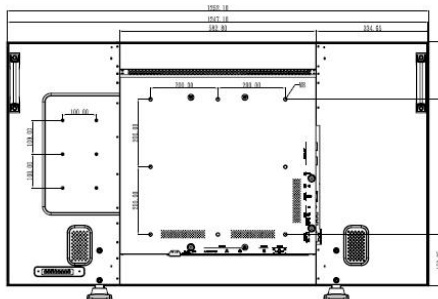

Dimensions

- Set dimensions (W x H x D): 1252.1 x 722.9 x 121.8 mm
- Set dimensions in inch (W x H x D): 49.3 x 28.5 x 4.8 inch
- Set dimensions with stand (H x D): 773.2 x 405.1 mm
- Set dimensions with stand in inch (H x D): 30.4 x 15.95 inch
- Bezel thickness: 19.5 mm/0.8"
- Smart insert (WxHxD): 300 x 320 x 64
- Smart insert in inch (WxHxD): 11.81 x 11.89 x 2.52
- VESA Mount: 400 x 400 mm (Set), 100 x 100 mm (Smart insert)
- Product weight: 38.7 kg
- Product weight (lb): 85.1

Packaging dimensions

- Packaging dimensions (W x H x D): 167 x 105 x 30 cm
- EAN: 87 12581 57932 6
- Gross weight: 42.3 kg
- Net weight: 38.7 kg
- Number of products included: 1
- Packaging type: Carton
- Tare weight: 3.6 kg

Product dimensions

- Product dimensions (W x H x D): 125 x 72.29 x 12.3 cm
- Product dimensions with stand (H x D): 102.2 x 42.3 cm
- Weight: 26.4 kg
- Weight (with stand): 55.5 kg

Issue date 2013-03-03