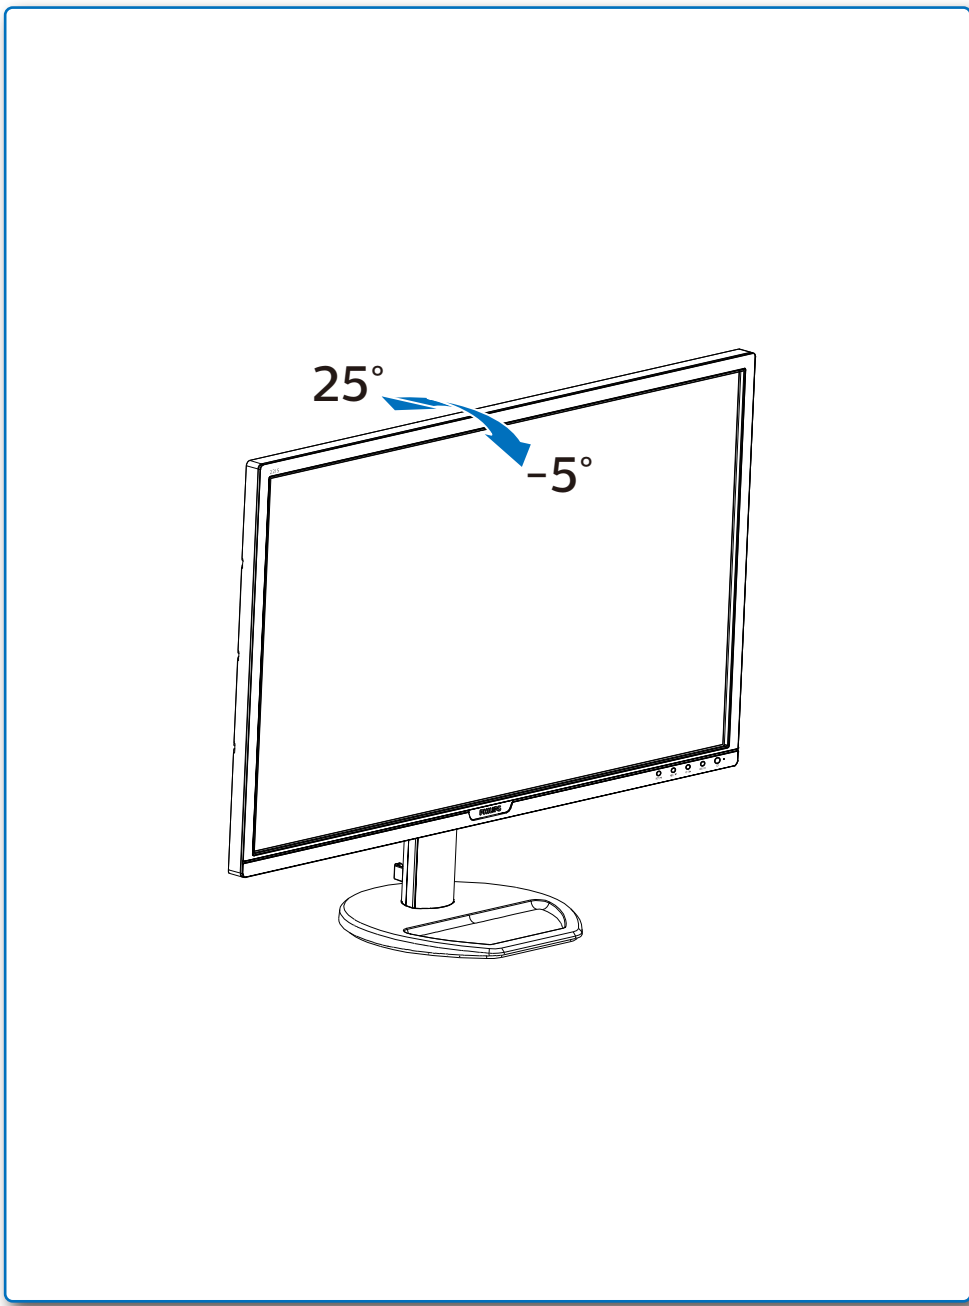

GRAPHIC DEVELOPMENT MMD	
Product name	
Project name	221S8-QSG
Project no.	
Finishing	Folded sheet
Scale	1:1
Size Spreads	594 (W) x 210 (H) mm
Size	148.5 (W) x 210 (H) mm
Operator(s)	
Date amended	Feb. 27, 2018
VERSION No.	13
APPROVAL	
QC Lithographer	
Product Manager	
Date Check	
ARTWORK DOCUMENT	
Paper	80gsm White, woodfree coated
Numbers of colours	2C+2C
Spotcolor	
Aftertreatment	
☐ Cropping	
☐ Coating	
☐ Varnishing	
☐ Embossing	
☐ Cutterguide	
☐ Die-cut	
☐ Binding	
☐ Glue	

4