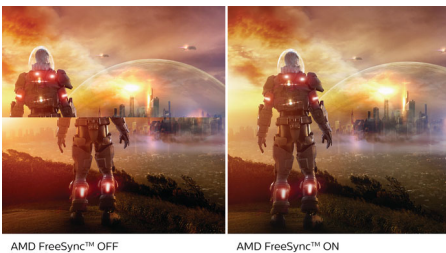

AMD FreeSync™ Premium

Gaming shouldn't be a choice between choppy gameplay or broken frames. AMD FreeSync™ Premium equips serious gamers with a fluid, tear-free gameplay experience at peak performance. There are no compromises, game confidently with a high refresh rate, low framerate compensation and low latency.