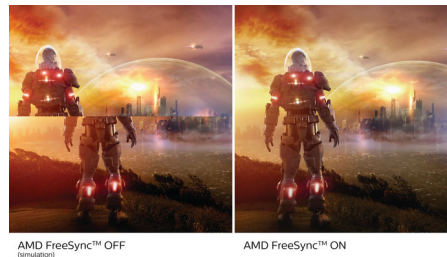

Ultra-smooth gaming

Gaming shouldn't be a choice between choppy gameplay or broken frames. With the new Philips monitor it doesn't have to be. Get fluid, artefact-free performance at virtually any frame rate with AMD FreeSync™ technology, smooth, quick refresh and ultra-fast response time.