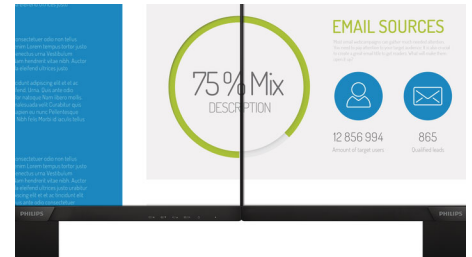

Ultra-narrow Border

The new Philips displays feature ultra-narrow borders which allow for minimal distractions and maximum viewing size. Especially suited for multi-display or tiling setups like gaming, graphic design and professional applications, the ultra-narrow border display gives you the feeling of using one large display.