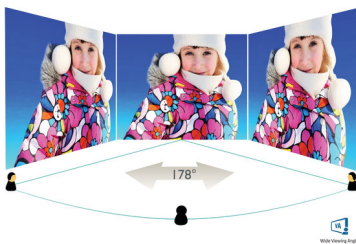

VA display

The Philips VA LED display uses an advanced multi-domain vertical alignment technology that gives you super-high static contrast ratios for extra-vivid and bright images. While standard office applications are handled with

ease, it is especially suitable for photos, web browsing, films, gaming and demanding graphical applications. Its optimised pixel management technology gives you a 178/178 degree extra-wide viewing angle, resulting in crisp images.