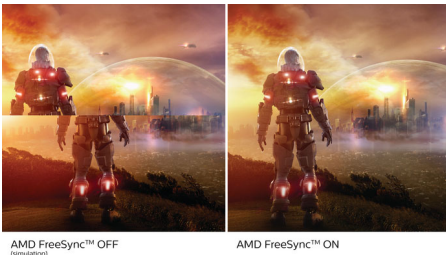

Ultra-smooth gaming

Gaming shouldn't be a choice between choppy gameplay or broken frames. With the new Philips monitor it doesn't have to be. Get fluid, artefact-free performance at virtually any frame rate with AMD FreeSync™ technology, smooth, quick refresh and ultra-fast response time.