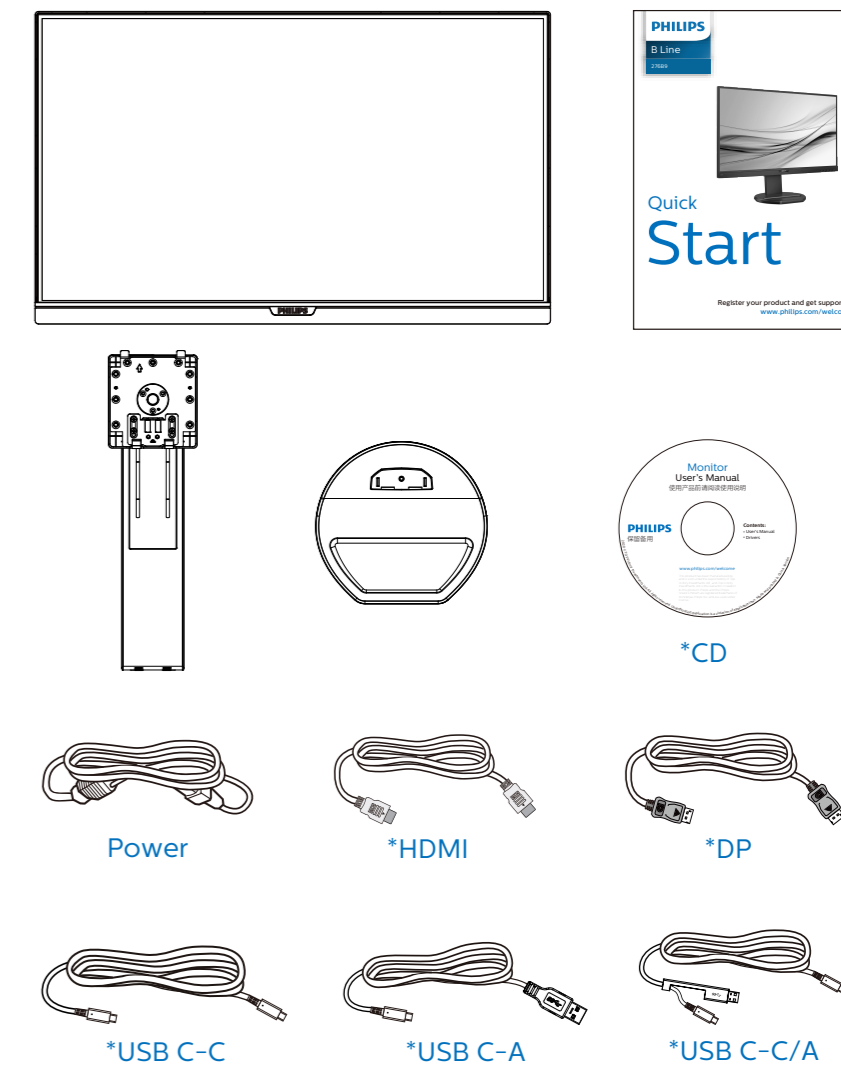

Specifications are subject to change without notice.

www.philips.com

HDMI
HDMI trademark and related patents on technologies belong to their respective owners.

Printed in China

F41G27M1813XXX----

PHILIPS

B Line

276B9

Quick Start

Register your product and get support at www.philips.com/welcome

*Different according to region
Display design may differ from that illustrated

1

2

USB docking (USB C-C)

USB docking (USB A-C)