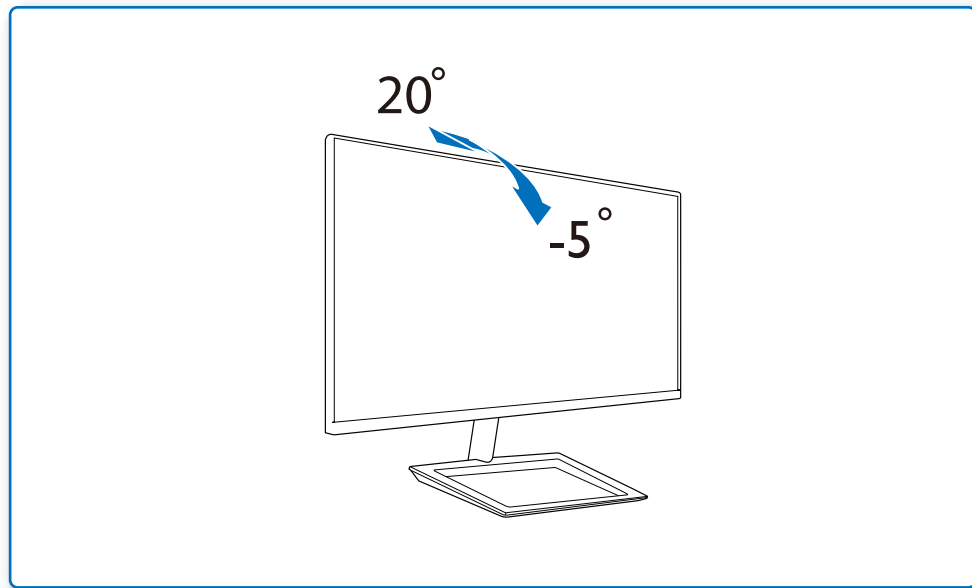

4

Register your product and get support at www.philips.com/support

Version: M1278EQ1WWT
2020 © TOP Victory Investments Ltd. All rights reserved.

HDMI

www.philips.com

Energy Labelling

278E1A

Printed in China

H41G78S281327D

PHILIPS

E Line

278E1