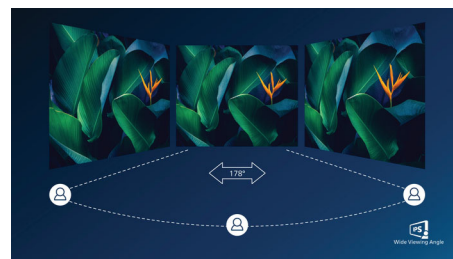

IPS technology

IPS displays use an advanced technology which gives you extra wide viewing angles of 178/178 degree, making it possible to view the display from almost any angle. Unlike standard TN panels, IPS displays gives you remarkably crisp images with vivid colors, making it ideal not only for Photos, movies and web browsing, but also for professional applications which

demand color accuracy and consistent brightness at all times.