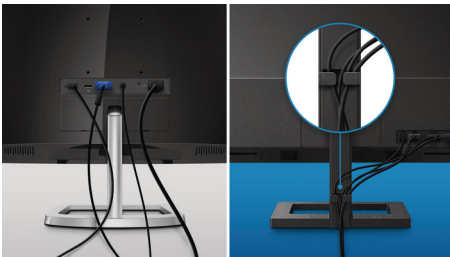

Cable management

Cable management is an intimate design that maintains tidy workspace by organizing cables and wires required for the operation of a display device.