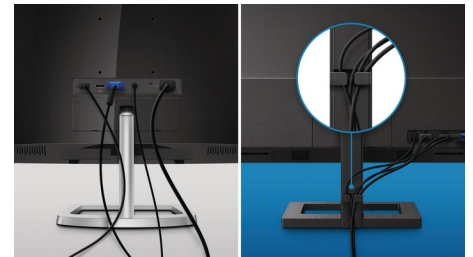

LowBlue Mode & Flicker-free

Our LowBlue Mode and Flicker-free technology have been developed to reduce eye strain and fatigue often caused by long hours in front of a monitor.

27E1N3300A/61

Built-in stereo speakers

A pair of high quality stereo speakers built into a display device. It can be visible front firing, or invisible down firing, top firing, rear firing, etc depending on model and design.

Cable management