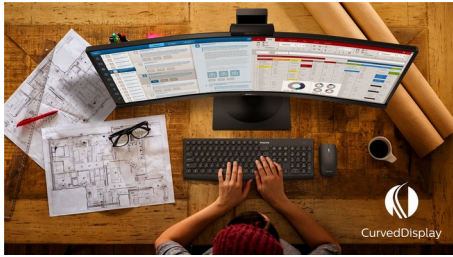

### **Features designed for you**

- Cable management reduces cable clutter for a neat workspace
- Less eye fatigue with Flicker-Free technology
- LowBlue Mode for easy-on-the-eyes productivity
- HDMI ensures universal digital connectivity
- DisplayPort connection for maximum visuals

## Curved display design

Desktop monitors offer a personal user experience, which suits a curved design very well. The curved screen provides a pleasant yet subtle immersion effect, which focuses on you at the centre of your desk.