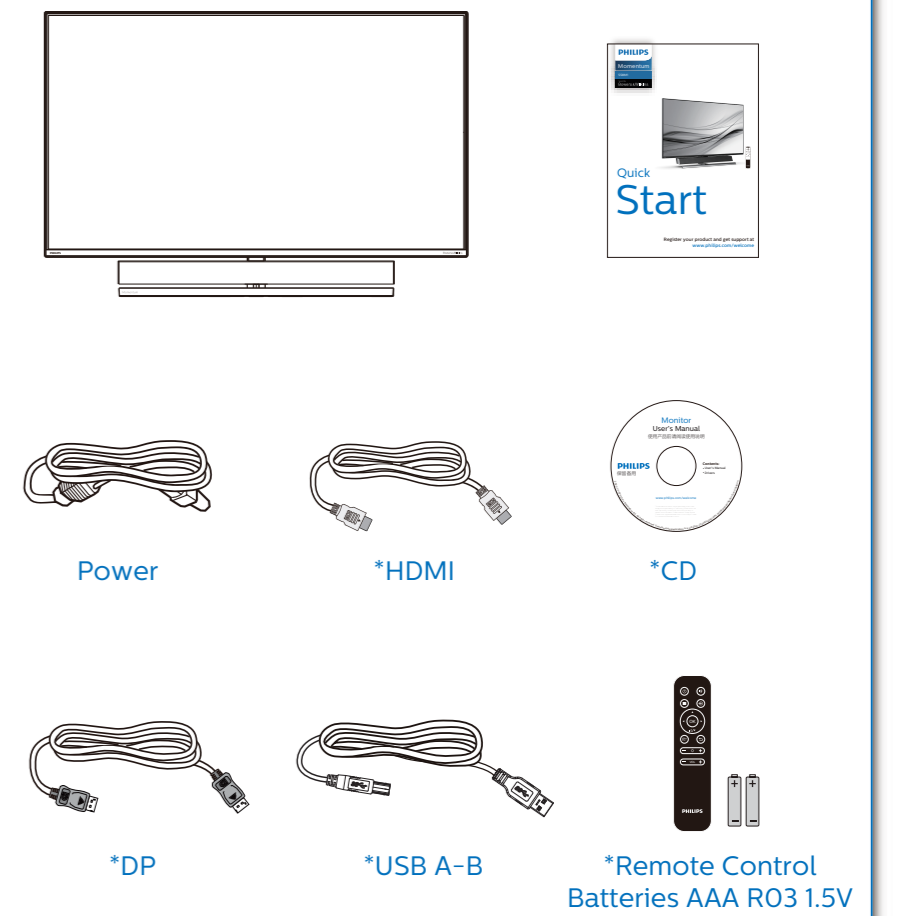

HDMI
HDMI trademark and related patents on technologies belong to their respective owners.

Printed in China

www.philips.com

Q41G55M181360A

PHILIPS
Momentum
558M1
powered by
Bowers & Wilkins

Quick Start

Register your product and get support at www.philips.com/welcome

*Different according to region
Display design may differ from that illustrated

1

2

USB hub

3