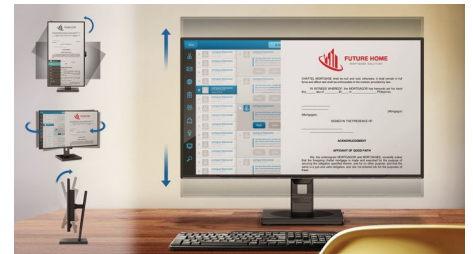

## SmartErgoBase

The SmartErgoBase is a monitor base that delivers ergonomic display comfort and provides cable management. The user-friendly height, swivel, tilt and rotation angle adjustments of the base allow the monitor to be positioned for maximum comfort to help ease the physical strains of a long workday. In addition, cable management reduces cable clutter and keeps the workspace neat and professional.