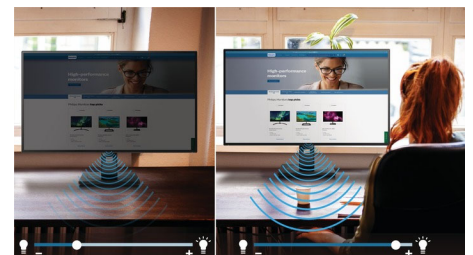

PowerSensor

PowerSensor is a built-in 'people sensor' that transmits and receives harmless infrared signals to determine if the user is present and then automatically reduces monitor brightness when the user steps away from the desk, cutting energy costs by up to 80 percent and prolonging monitor life

USB-C

IPS
Wide Viewing
Angle

Windows Hello

Flicker-free

LowBlue Mode

EasyRead

SmartErgo
Base

PowerSensor

HDMI™
HIGH DEFINITION MULTIMEDIA INTERFACE