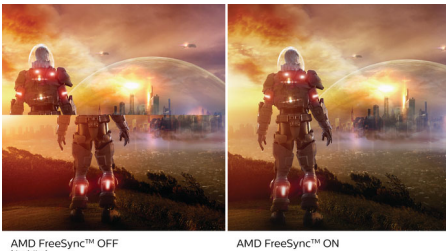

Immersive visuals

- VA display delivers awesome images with wide viewing angles
- 16:9 Full HD display for crisp, detailed images
- SmartContrast for rich black details

The gaming advantage is yours

- AMD FreeSync™ Premium; tear free, stutter free, fluid gaming
- 144 Hz refresh rates for ultra-smooth, brilliant images
- 1 ms (MPRT) fast response for crisp images and smooth gameplay
- SmartImage game mode optimised for gamers
- Ultra Wide-Color wider range of colours for a vivid picture

PHILIPS

Gaming monitor
E Line 27" (68.6 cm), 1920 x 1080 (Full HD)

272E1GAEZ/01

Highlights

VA display

The Philips VA LED display uses an advanced multi-domain vertical alignment technology that gives you super-high static contrast ratios for extra-vivid and bright images. While standard office applications are handled with ease, it is especially suitable for photos, web browsing, films, gaming and demanding graphical applications. Its optimised pixel management technology gives you a 178/178 degree extra-wide viewing angle, resulting in crisp images.

AMD FreeSync™ Premium

Gaming shouldn't be a choice between choppy gameplay or broken frames. AMD FreeSync™ Premium equips serious gamers with a fluid, tear-free gameplay experience at peak performance. There are no compromises, game confidently with a high refresh rate, low framerate compensation and low latency.