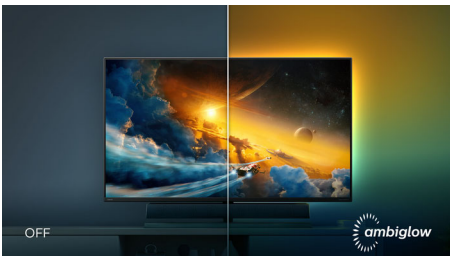

4K HDR display with Ambiglow
Momentum 55" (139.7 cm), 3840 x 2160 (4K UHD)

Highlights

Sound by Bowers & Wilkins

Six sound modes to optimise your gaming, viewing or listening experience. Sport and Racing: create a realistic, being-there experience when enjoying sports or racing games. RPG and Adventure: immerse yourself in spacious and atmospheric sound. Shooting and Action: experience punchy, impactful sound for maximum excitement and realism. Movie Watching: enhance movie soundtracks for an immersive, cinematic listening experience. Music: True Sound by Bowers & Wilkins, delivering the performance as the artist intended. Personal: access the EQ menu to adjust the sound to your specific requirements.

Kvadrat speaker fabric

Sound this perfect should be heard with no obstructions. The soundbar on this Philips display is covered with a premium speaker fabric created by high-end manufacturer Kvadrat. This beautiful wool-blend material is acoustically transparent, allowing every scintillating detail to flow freely from the speaker into the room.

Ambiglow technology

Ambiglow adds a new dimension to your viewing experience. The innovative Ambiglow technology enhances the content on the screen by creating a halo of light from the monitor. Its fast processor analyses the incoming image content and continuously

adapts the colour and brightness of the emitted light to match the image. Especially suited for watching movies, sports or playing games, Philips Ambiglow offers you a unique and immersive viewing experience.