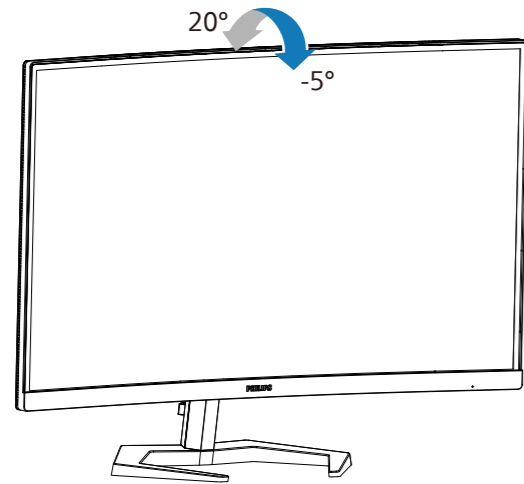

4

Register your product and get support at www.philips.com/support

Version: 27M1C3200Q1T
2022 © TOP Victory Investments Ltd. All rights reserved.

Specifications are subject to change without notice.

www.philips.com

Energy Labelling
27M1C3200VL

Printed in China

PHILIPS
Curved Gaming
Monitor
Momentum 3000

27M1C3200VL

Quick start

Register your product and get support at www.philips.com/welcome

Contents

*Earphone-Hang

Power

*DP

*HDMI

*Different according to region
Display design may differ from that illustrated

1

▲ CAUTION: Place the monitor face down on a smooth surface. Pay attention not to scratch or damage the screen.

2

Earphone-Hang

3

Game Setting	Adaptive Sync	On
	MPRT Level	Off
LowBlue Mode	MPRT Level	0
	Crosshair	Off
Input	Low Input Lag	On
	SmartResponse	Off
Picture	SmartFrame	Off
SmartSize		
Audio		

Game Setting	Adaptive Sync	On
	MPRT Level	Off
LowBlue Mode	MPRT Level	0
	Crosshair	Off
Input	Low Input Lag	On
	SmartResponse	Off
Picture	SmartFrame	Off
SmartSize		
Audio		

Game Setting	Adaptive Sync	On
	MPRT Level	Off
LowBlue Mode	MPRT Level	0
	Crosshair	Off
Input	Low Input Lag	On
	SmartResponse	Off
Picture	SmartFrame	Off
SmartSize		
Audio		

Game Setting	Adaptive Sync	On
	MPRT Level	Off
LowBlue Mode	MPRT Level	0
	Crosshair	Off
Input	Low Input Lag	On
	SmartResponse	Off
Picture	SmartFrame	Off
SmartSize		
Audio