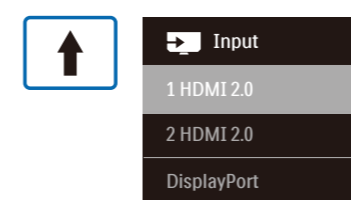

4

Register your product and get support at www.philips.com/support

Version: 27M1C3200Q1T
2022 © TOP Victory Investments Ltd. All rights reserved.

Specifications are subject to change without notice.

www.philips.com

Energy Labelling
27M1C3200VL

Printed in China

PHILIPS
Curved Gaming
Monitor
Momentum 3000

27M1C3200VL

Quick start

Register your product and get support at www.philips.com/welcome

Contents

*Earphone-Hang

Power

*DP

*HDMI

*Different according to region
Display design may differ from that illustrated

1

▲ CAUTION: Place the monitor face down on a smooth surface. Pay attention not to scratch or damage the screen.

2

Earphone-Hang

3

Game Setting	Adaptive Sync	On
	MPRT Level	Off
LowBlue Mode	MPRT Level	0
	Crosshair	Off
Input	Low Input Lag	On
	SmartResponse	Off
Picture	SmartFrame	Off
SmartSize		
Audio		

Game Setting	Adaptive Sync	On
	MPRT Level	Off
LowBlue Mode	MPRT Level	0
	Crosshair	Off
Input	Low Input Lag	On
	SmartResponse	Off
Picture	SmartFrame	Off
SmartSize		
Audio		

Game Setting	Adaptive Sync	On
	MPRT Level	Off
LowBlue Mode	MPRT Level	0
	Crosshair	Off
Input	Low Input Lag	On
	SmartResponse	Off
Picture	SmartFrame	Off
SmartSize		
Audio		

Game Setting	Adaptive Sync	On
	MPRT Level	Off
LowBlue Mode	MPRT Level	0
	Crosshair	Off
Input	Low Input Lag	On
	SmartResponse	Off
Picture	SmartFrame	Off
SmartSize		
Audio