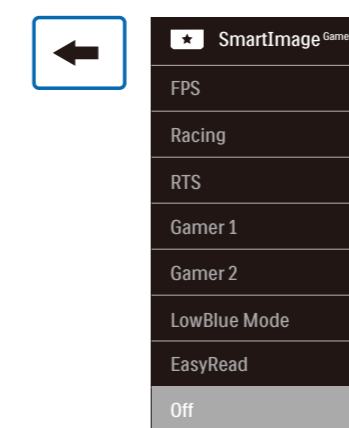

4

Register your product and get support at www.philips.com/support

Version: 27M1C3200Q1T
2022 © TOP Victory Investments Ltd. All rights reserved.

Specifications are subject to change without notice.

www.philips.com

Energy Labelling
27M1C3200VL

Printed in China

PHILIPS
Curved Gaming
Monitor
Momentum 3000

27M1C3200VL

Quick start

Register your product and get support at www.philips.com/welcome

Contents

*Earphone-Hang

Power

*DP

*HDMI

*Different according to region
Display design may differ from that illustrated

1

▲ CAUTION: Place the monitor face down on a smooth surface. Pay attention not to scratch or damage the screen.

2

Earphone-Hang

3

Game Setting	Adaptive Sync	On
	MPRT Level	Off
LowBlue Mode	MPRT Level	0
	Crosshair	Off
Input	Low Input Lag	On
	SmartResponse	Off
Picture	SmartFrame	Off
SmartSize		
Audio		

Game Setting	Adaptive Sync	On
	MPRT Level	Off
LowBlue Mode	MPRT Level	0
	Crosshair	Off
Input	Low Input Lag	On
	SmartResponse	Off
Picture	SmartFrame	Off
SmartSize		
Audio		

Game Setting	Adaptive Sync	On
	MPRT Level	Off
LowBlue Mode	MPRT Level	0
	Crosshair	Off
Input	Low Input Lag	On
	SmartResponse	Off
Picture	SmartFrame	Off
SmartSize		
Audio		

Game Setting	Adaptive Sync	On
	MPRT Level	Off
LowBlue Mode	MPRT Level	0
	Crosshair	Off
Input	Low Input Lag	On
	SmartResponse	Off
Picture	SmartFrame	Off
SmartSize		
Audio