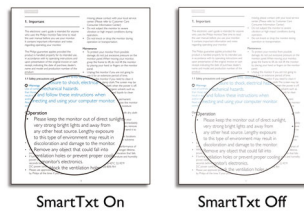

SmartTxt

SmartTxt is a sophisticated algorithm that enhances reading of text based application such as PDF documents or ebooks which usually requires more focus and concentration.