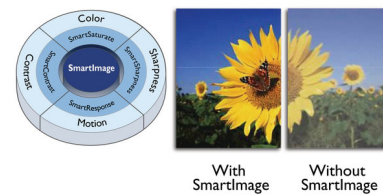

SmartImage

SmartImage is an exclusive leading edge Philips technology that analyzes the content displayed on your screen and gives you optimized display performance. This user friendly interface allows you to select various modes like Office, Photo, Movie, Game, Economy etc., to fit the application in use. Based on the selection, SmartImage dynamically optimizes the

contrast, color saturation and sharpness of images and videos for ultimate display performance. The Economy mode option offers you major power savings. All in real time with the press of a single button!